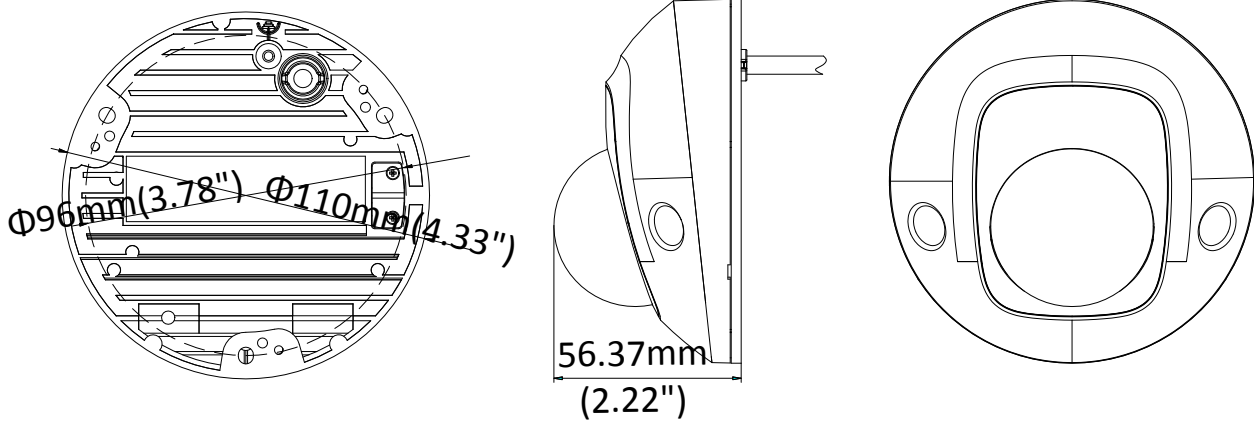

Dimensions

Accessories

Junction Box

Distributed by